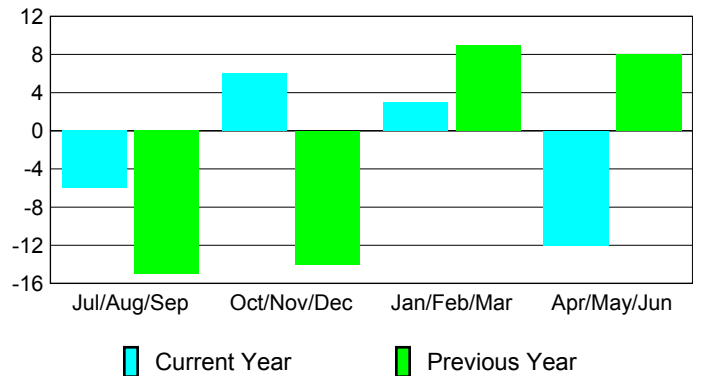

Membership Results
2009-2010

Membership
2008-2009

Month	Net Memb Goal	Actual New Memb	Actual Dropped Memb	Gain/Loss of Memb	Gain/Loss of Memb
Jul/Aug/Sep	0	9	-15	-6	-15
Oct/Nov/Dec	0	24	-18	6	-14
Jan/Feb/Mar	0	21	-18	3	9
Apr/May/June	0	16	-28	-12	8
Totals	0	70	-79	-9	-12

Membership Results 2009-2010

Goal, New, Dropped, Gain/Loss

Comparison of Membership Gain/Loss

Current Year Compared to the Previous Year

Gender Comparison 2009-2010

Jul/Aug/Sep

Oct/Nov/Dec

Jan/Feb/Mar

Apr/May/June

Male

Female